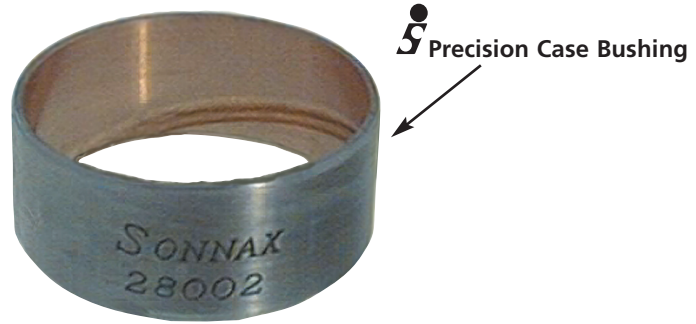

FEATURES & BENEFITS:

- **High quality materials**
- **Direct replacement of hard-to-find part**

**Part No.****28002***1 Precision Case Bushing***PART SUMMARY**

The Sonnax precision case bushing **28002** is made to correctly locate the carrier-output shaft assembly in the Powerglide. A direct OEM replacement, this bushing is a required part in any high quality rebuild.