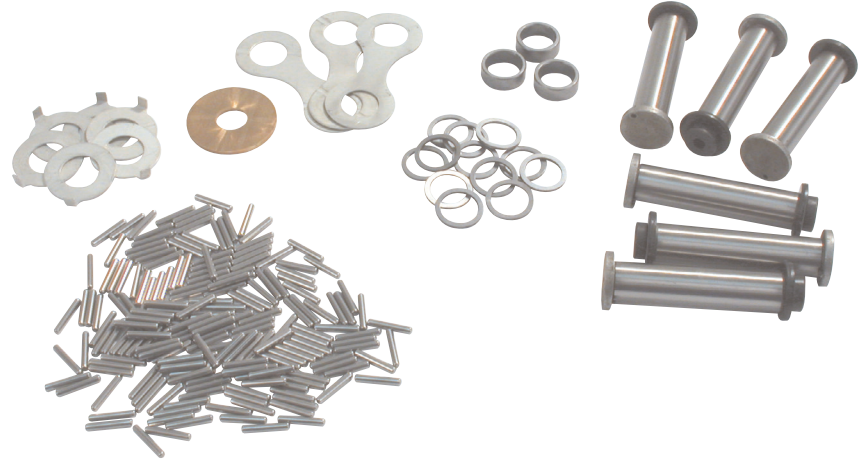

POWERGLIDE PLANETARY REBUILD KIT

H I G H P E R F O R M A N C E T R A N S M I S S I O N P A R T S

FEATURES & BENEFITS:

- For the 1.76 ratio planetary assembly
- Includes all the components necessary to refresh the planetary assembly

Part No.

28922-01K

6 Pinion Pins

185 Rollers

3 Thick Pinion Roller Spacers

12 Thin Pinion Roller Spacers

3 Figure 8 Thrust Washers

6 Rear Thrust Washers

1 Rear Sun Gear Thrust Washer

PART SUMMARY

With this new kit **28922-01K**, Sonnax now offers all the parts necessary to rebuild or refresh a 1.76 ratio Powerglide planetary assembly.